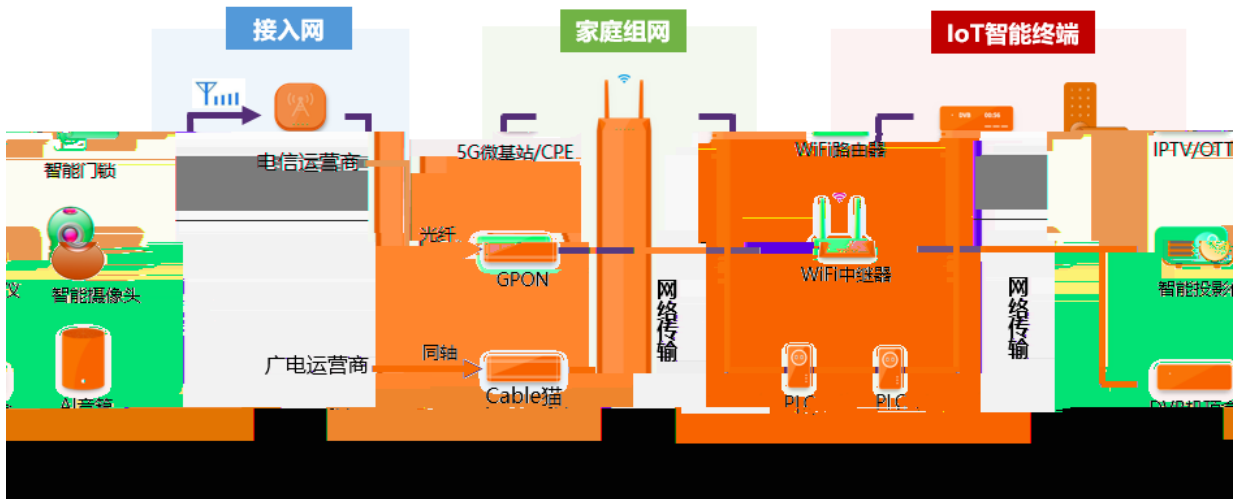

1

	GPON		CableModem		Wi-Fi		Wi-Fi	
	PLC	G.hn PLC						
			5G		5G			
5G								
IoT				IoT				
<b>3 LED</b>								
	2011	LED			LED			
		LED						
LED								
		LED						
					50-60	4		
2020					2021		5	4
			+				PSS	LED
	LED							
LED		LED						
					LED			
							LED	
							Mini LED	
		LED	LED		P0.6~1.0	Mini LED		
Micro LED								